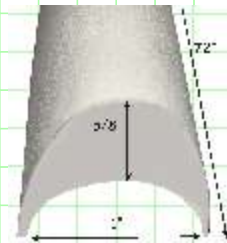

Slim "V" Corner Strips
 Length: 72"
 Inside Dimensions: 5/8" x 5/8"
 Thick: 5/8"

Slim "C" Corner Strips
 Length: 72"
 Inside Dimensions: 1" x 1.2"
 Thick: 5/8"

Flat Strip - 4 Section
 Length: 39.4"
 Width: 1.25"
 Thick: 5/8"

Basic Corner Strips
 Length: 39.4"
 Inside Dimensions: 1.75" x 1.75"
 Thick: 5/8"

3-D Jumbo Corner Guards
 Inside Dimensions: 4" x 4" x 4"
 Thick: 5/8"

2-D Jumbo Corner Guards
 Inside Dimensions: 5.25" x 1.75" x 1.75"
 Thick: 5/8"

Mini Corner Guards & Strips
 2D Corners: 2" x 2" x 5/8" x 5/8"
 Strip: 5/8" x 5/8" x 80"
 Thick: 1/8"