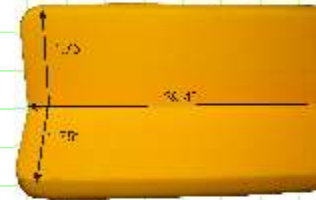

Slim "V" Corner Strips
 Length: 72"
 Inside Dimensions: 5/8" x 5/8"
 Thick: 5/8"

Slim "C" Corner Strips
 Length: 72"
 Inside Dimensions: 1" x 1.2"
 Thick: 5/8"

Flat Strip - 4 Section
 Length: 39.4"
 Width: 1.25"
 Thick: 5/8"

Basic Corner Strips
 Length: 39.4"
 Inside Dimensions: 1.75" x 1.75"
 Thick: 5/8"

3-D Jumbo Corner Guards
 Inside Dimensions: 4" x 4" x 4"
 Thick: 5/8"

2-D Jumbo Corner Guards
 Inside Dimensions: 5.25" x 1.75" x 1.75"
 Thick: 5/8"

Mini Corner Guards & Strips
 2D Corners: 2" x 2" x 5/8" x 5/8"
 Strip: 5/8" x 5/8" x 80"
 Thick: 1/8"