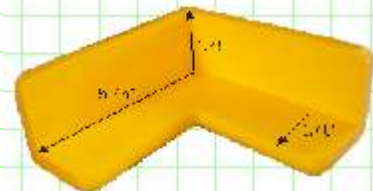

Slim "V" Corner Strips
 Length: 72"
 Inside Dimensions: 5/8" x 5/8"
 Thick: 5/8"

Slim "C" Corner Strips
 Length: 72"
 Inside Dimensions: 1" x 1.2"
 Thick: 5/8"

Flat Strip - 4 Section
 Length: 39.4"
 Width: 1.25"
 Thick: 5/8"

Basic Corner Strips
 Length: 39.4"
 Inside Dimensions: 1.75" x 1.75"
 Thick: 5/8"

3-D Jumbo Corner Guards
 Inside Dimensions: 4" x 4" x 4"
 Thick: 5/8"

2-D Jumbo Corner Guards
 Inside Dimensions: 5.25" x 1.75" x 1.75"
 Thick: 5/8"

Mini Corner Guards & Strips
 2D Corners: 2" x 2" x 5/8" x 5/8"
 Strip: 5/8" x 5/8" x 80"
 Thick: 1/8"